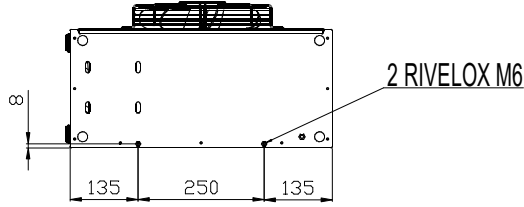

TECHNICAL DATA ARE SUBJECT TO CHANGE WITHOUT PRIOR NOTICE AND OVERALL DIMENSION CAN CHANGE DUE TO THE REQUESTED ACCESSORIES.

FRAME AWEX 16S

HYDRAULIC CONNECTION SIZES	
AWEX 16 S	
IN	G.1/4"
OUT	G.1/4"

Material: _____ Thickness: _____

Z Y X W V U T S R Q P O N M L K J I H G F E D C B A

EDITION

EURO COLD srl
 Tel. +39.059.817.8138
 www.eurocold.it

Scale :	Designed:
	Date: 06-09-2018
	Sign:

Title: _____ Weight (g) _____

Model number:	Code:	Q.ty:	Drawing number: AWEX 16S_REV03
---------------	-------	-------	-----------------------------------