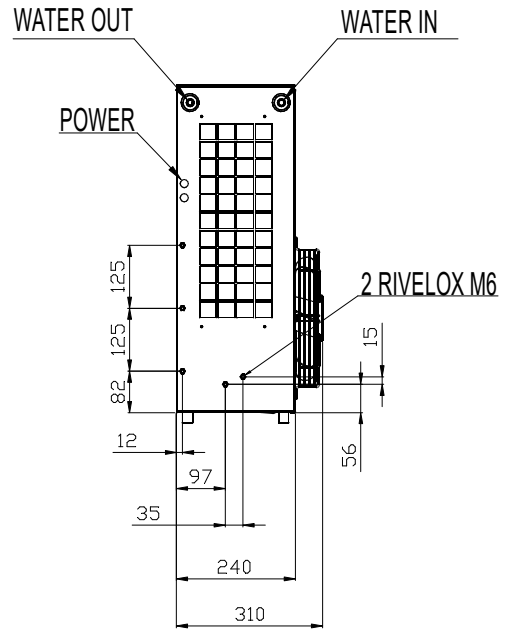

TECHNICAL DATA ARE SUBJECT TO CHANGE WITHOUT PRIOR NOTICE AND OVERALL DIMENSION CAN CHANGE DUE TO THE REQUESTED ACCESSORIES.

FRAME AWEX 16S

HYDRAULIC CONNECTION SIZES	
AWEX 16 S	
IN	G.1/4"
OUT	G.1/4"

Material: _____ Thickness: _____

Z Y X W V U T S R Q P O N M L K J I H G F E D C B A

EDITION

EURO COLD srl
 Tel. +39.059.817.8138
 www.eurocold.it

Scale :	Designed:
	Date: 06-09-2018
	Sign:

Title: _____ Weight (g) _____

Model number:	Code:	Q.ty:	Drawing number: AWEX 16S_REV03
---------------	-------	-------	-----------------------------------