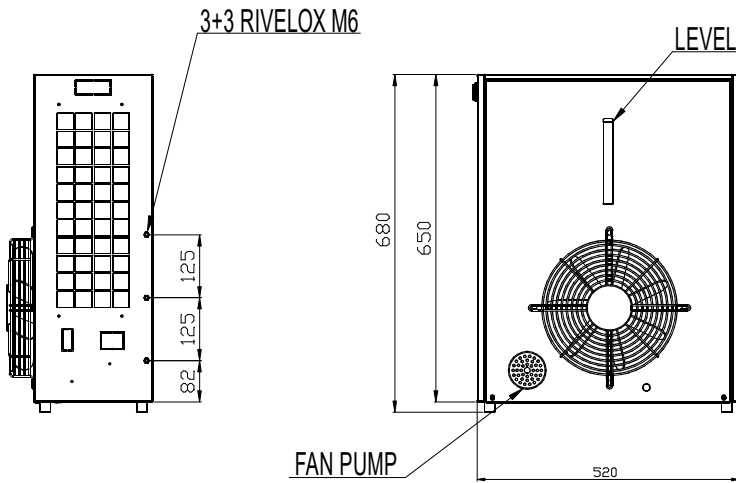

TECHNICAL DATA ARE SUBJECT TO CHANGE WITHOUT PRIOR NOTICE AND OVERALL DIMENSION CAN CHANGE DUE TO THE REQUESTED ACCESSORIES.

FRAME AWEX 16S

HYDRAULIC CONNECTION SIZES	
AWEX 16 S	
IN	G.1/4"
OUT	G.1/4"

Material: _____ Thickness: _____

Z Y X W V U T S R Q P O N M L K J I H G F E D C B A

EDITION

EURO COLD srl
 Tel. +39.059.817.8138
 www.eurocold.it

Scale :	Designed:
	Date: 06-09-2018
	Sign:

Title: _____ Weight (g) _____

Model number:	Code:	Q.ty:	Drawing number: AWEX 16S_REV03
---------------	-------	-------	-----------------------------------