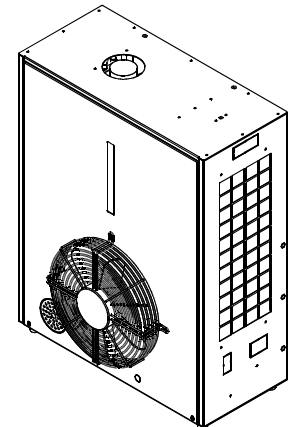

TECHNICAL DATA ARE SUBJECT TO CHANGE WITHOUT PRIOR NOTICE AND OVERALL DIMENSION CAN CHANGE DUE TO THE REQUESTED ACCESSORIES.

FRAME AWEX 16S

HYDRAULIC CONNECTION SIZES	
AWEX 16 S	
IN	G.1/4"
OUT	G.1/4"

Material: _____ Thickness: _____

Z Y X W V U T S R Q P O N M L K J I H G F E D C B A

EDITION

EURO COLD srl
 Tel. +39.059.817.8138
 www.eurocold.it

Scale :	Designed:
	Date: 06-09-2018
	Sign:

Title: _____ Weight (g) _____

Model number:	Code:	Q.ty:	Drawing number: AWEX 16S_REV03
---------------	-------	-------	-----------------------------------