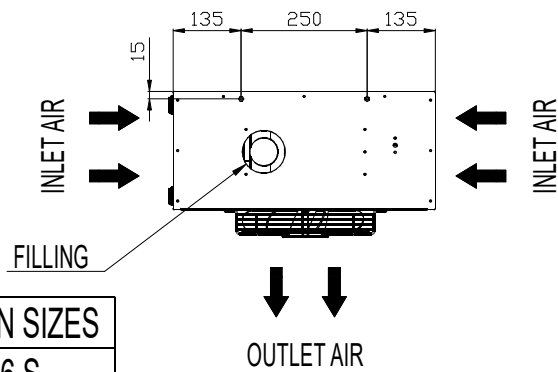

TECHNICAL DATA ARE SUBJECT TO CHANGE WITHOUT PRIOR NOTICE AND OVERALL DIMENSION CAN CHANGE DUE TO THE REQUESTED ACCESSORIES.

FRAME AWEX 16S

HYDRAULIC CONNECTION SIZES	
AWEX 16 S	
IN	G.1/4"
OUT	G.1/4"

Material: _____ Thickness: _____

Z Y X W V U T S R Q P O N M L K J I H G F E D C B A

EDITION

EURO COLD srl
 Tel. +39.059.817.8138
 www.eurocold.it

Scale :	Designed:
	Date: 06-09-2018
	Sign:

Title: _____ Weight (g) _____

Model number:	Code:	Q.ty:	Drawing number: AWEX 16S_REV03
---------------	-------	-------	-----------------------------------